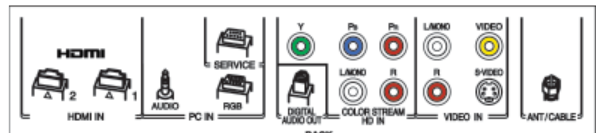

REMOTE CONTROL:

Type	4 Item Universal*
------	-------------------

PRODUCT & PACKAGING:

Unit Dimensions (WHD) in. (with stand)	tbd
Carton Dimensions (WHD) in.	tbd
Unit Weight	tbd
Carton Weight	tbd
UPC Code	022265001592