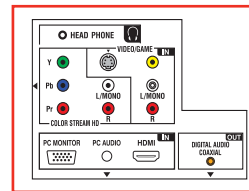

19LV611U

Specifications

TV

Screen Size	18.5" diagonal widescreen TFT LCD
ATSC/NTSC/QAM Digital Tuning	•
Pixel Resolution	1366 x 768
Aspect Ratio	16:9
Brightness	300 cd/m2
Contrast Ratio	1000:1
Comb Filter	•
Viewing Angles H/V	170/160
Response Time	5ms
Cinema Mode	•
3 Mode Picture Size Adjustment	•

AUDIO

Dolby® Digital/DTS® Compatible	•
Bottom Mount Stereo Speakers	•
Bass/Treble Balance	•
Surround Sound	•

CONVENIENCE

Auto Channel Memory	•
Sleep (Off) Timer	•
Closed Caption	•
V-Chip	•
Tri-Lingual Select, Multi-Subtitle Select	•
OSD Language	English/French/Spanish
Channel Label/Video Label w/ direct input selection	•
Remote Control	Unified

DVD

Playable Disc Types¹	DVD/DVD-R/DVD-RW/ CD/CD-R/CD-RW/VCD
DivX® Home Theater Certified¹	•
WMA Playback¹	•
MP3 Playback¹	•
Digital Picture Zoom	•
Fast Scan	•
Slow-Motion	•
Multi-Camera Angle Select	•

TERMINALS

Inputs

HDMI™ Digital Input	1
ColorStream® HD Component Video Input	1
S-Video	1
RCA-Video	1 rear
L-R Audio	1 rear
RF	1
PC Input	D-Sub with L/R Audio

Outputs

Digital Audio Out	1 Coaxial (DVD only)
Headphone Jack	1 (rear)

PRODUCT & PACKAGING

VESA® Mounting Pattern²	100 x 100 mm
Unit Dimensions with stand (WHD) in.	18.74 x 14.33 x 8.15
Unit Dimensions without stand	18.74 x 13.12 x 2.63
Carton Dimensions	22.13 x 21.06 x 7.13
Unit Weight	11.2 lbs
Carton Weight	15.0 lbs
UPC Code	022265002261

¹ Some DVD-R/DVD-RW and CD-R/CD-RW discs may be incompatible due to laser pick up and disc design. CD-R/CD-RW discs must be recorded using CD-DA method for CD audio playback. The DVD player in this TV may not support some MP3/WMA/JPEG/DivX® recordings due to differences in recording formats, disc structure, or condition of the disc (use of CD-RW for MP3 files is not recommended). See owner's manual for more information.

² If you decide to wall mount your Toshiba television, always use a UL Listed wall bracket appropriate for the size and weight of the television.

<http://www.tacp.toshiba.com> Customer Solutions: 800.631.3811

© Toshiba America Consumer Products, L.L.C.

82 Totowa Road, Wayne, NJ 07470 (2009). All Rights Reserved (01/09.3)

ColorStream is a registered trademark of Toshiba America Consumer Products, L.L.C. Dolby and the double-D symbol are registered trademarks of Dolby Laboratories. DTS is a registered trademark & the DTS logos and Symbol are trademarks of DTS, Inc. DivX, DivX Certified, and associated logos are trademarks of DivX, Inc. and are used under license. ENERGY STAR is a registered mark owned by the U.S. Government. HDMI, the HDMI logo and High-Definition Multimedia Interface are trademarks or registered trademarks of HDMI Licensing LLC. VESA is a registered trademark of Video Electronics Standards Association.

Product design and specifications subject to change or modification without notice.