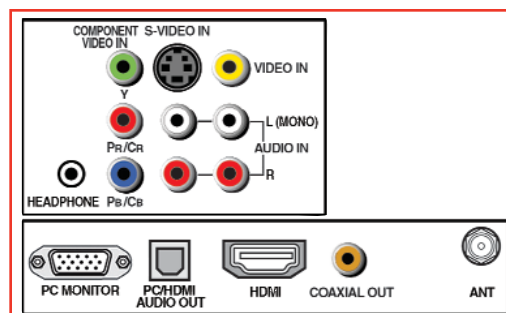

DVD

Playable Disc Types*	DVD/DVD-R/DVD-RW/ CD/CD-R/CD-RW/VCD
DivX®/WMA & MP3 Playback*	✓
Digital Picture Zoom	✓
Fast Scan, Slow-Motion	✓
Multi-Camera Angle Select	✓

*Some DVD-R/DVD-RW and CD-R/CD-RW discs may be incompatible due to laser pick up and disc design. CD-R/CD-RW discs must be recorded using CD-DA method for CD audio playback. The DVD player in this TV may not support some MP3/WMA/JPEG/DivX recordings due to differences in recording formats, disc structure, or condition of the disc (use of CD-RW for MP3 files is not recommended). See owner's manual for more information.

**If you decide to wall mount your Toshiba television, always use a UL Listed wall bracket appropriate for the size and weight of the television.

TERMINALS

Inputs	
HDMI™	1
ColorStream® HD Component	1
S-Video	1
RCA-Video	1 rear
L-R Audio	1 rear
RF	1
PC Input	D-Sub 15 with L/R Audio
Outputs	
Digital Audio Out	1 Coaxial (DVD only)
Headphone Jack	1 (rear)

PRODUCT & PACKAGING

VESA® Mounting Holes**	100 mm
Unit Dimensions with stand (WHD) in.	16.81 x 15.79 x 8.15
Unit Dimensions without stand	16.81 x 14.33 x 2.64
Carton Dimensions	21.97 x 22.24 x 7.13
Unit Weight	12.32 lbs
Carton Weight	16.94 lbs
UPC Code	022265001509

for illustrative purposes

<http://www.tacp.toshiba.com> Customer Solutions: 800.631.3811

© Toshiba America Consumer Products, L.L.C.

82 Totowa Road, Wayne, NJ 07470 (2007). All Rights Reserved (12/07.07)

ColorStream is a registered trademark of Toshiba America Consumer Products, L.L.C. VESA is a registered trademark of Video Electronics Standards Association. Dolby and the double-D symbol are registered trademarks of Dolby Laboratories. DTS is a registered trademark and the DTS logos and symbol are trademarks of DTS, Inc. DivX, DivX Certified, and associated logos are trademarks of DivX, Inc. and are used under license. Energy Star is a registered mark owned by the U.S. Government. HDMI, the HDMI logo and High-Definition Multimedia Interface are trademarks or registered trademarks of HDMI Licensing LLC.

Product design and specifications subject to change or modification without notice.