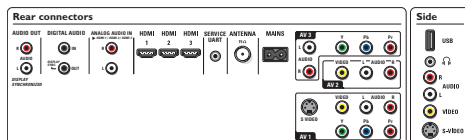

Multimedia Applications

- **Multimedia connections:** USB
- **Playback Formats:** MP3, Slideshow files (.alb), JPEG Still pictures

Tuner/Reception/Transmission

- **Aerial Input:** 75 ohm F-type
- **TV system:** ATSC, NTSC
- **Video Playback:** NTSC
- **Cable:** Unscrambled Digital Cable -QAM

Connectivity

- **AV 1:** (1, 2, 3Fh autoranging), Audio L/R in, CVBS in, S-Video, YPbPr
- **AV 2:** Audio L/R in, CVBS
- **AV 3:** (1, 2, 3Fh autoranging), Audio L/R in, YPbPr
- **AV 4:** HDMI, Audio L/R in
- **AV 5:** HDMI
- **AV 6:** HDMI
- **Front / Side connections:** Audio L/R in, CVBS in, Headphone out, S-video in, USB
- **Other connections:** Monitor out L/R (Cinch), S/PDIF in (coaxial), S/PDIF out (coaxial)

Power

- **Ambient temperature:** 5 °C to 35 °C
- **Mains power:** AC 110 +/- 10%
- **Power consumption:** 310 W
- **Standby power consumption:** 0.67 W

Accessories

- **Included Accessories:** Table top stand

Dimensions

- **Color cabinet:** High Gloss Black
- **Set dimensions in inch (W x H x D):** 50.8 x 32.9 x 4.6 inch
- **Set dimensions with stand in inch (H x D):** 35.6 x 12.8 inch
- **Product weight (lb):** 87.1 lb
- **Product weight (+stand) (lb):** 108.2 lb
- **Box dimensions in inch (W x H x D):** 54.4 x 36.5 x 10.9 inch
- **Weight incl. Packaging (lb):** 125.0 lb
- **VESA wall mount compatible:** 600 x 400 mm