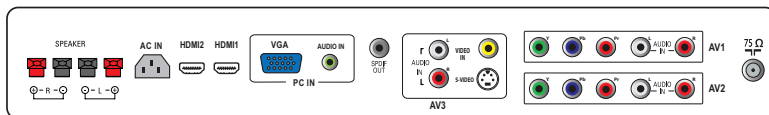

Compact and slim design

This design style emphasizes a slim, compact look that saves space and fits in anywhere.

Auto Picture

Auto Picture button on the remote control enables one-touch selection of various preset optimized image settings to suit different TV program.

Auto Sound

Auto Sound provides pre-defined sound settings for ultra bass, bass, treble and balance for the optimum entertainment experience.

2 HDMI inputs

HDMI makes an uncompressed digital RGB connection from the source to the screen. By eliminating conversion to an analog signal, it delivers an unblemished image. The non-degraded signal reduces flicker and leads to a clearer picture. HDMI intelligently communicates the highest output resolution with the source device. The HDMI input is fully backward compatible with DVI sources but includes digital audio. HDMI uses HDCP copy protection. With 2 HDMI inputs you can connect multiple HD sources, for instance an HD settop box, and a Blu-ray player. Your TV is fully prepared for the HD future.