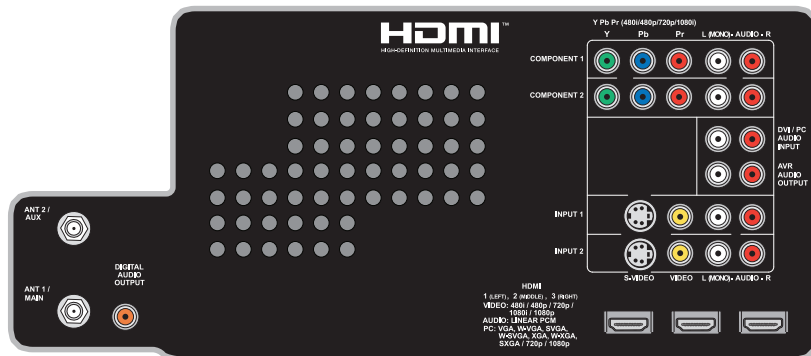

Optical System	
Display Type	1080p DLP®
Mitsubishi Exclusive Light Engine	6-Color
Pixel Resolution (horizontal x vertical*)	1920 x 1080
Lamp Power	180 Watts
Video Performance	
Video Format Conversion	Plush1080p®
x.v.Color™	Yes
Deep Color	Yes
PerfectColor™	Yes
Video Noise Reduction	Color 4D
Picture Format Modes (4:3 sources)	6
Picture Format Modes (16:9 sources)	2
User Controls	
Easy Connect™	Yes
ChannelView™	Yes
AV Adjustment (memorized by input)	Yes
Color Temperature Control (by input)	High/Low
Video Modes: Brilliant/Bright/Natural/Game	Yes
Full Screen Image Freeze	Yes
Audio	
Internal Loudspeakers	Stereo Full Range
Speaker Size	5 1/2" x 2 1/4"
Output Power (watts/ch.)	10W x 2
Level Sound (dynamics limiter)	Yes
Digital Output (PCM) for All Analog Sources	Yes
Tuning	
Combined Tuner (Analog/Digital/Cable) In The Clear	1
Antenna (RF) Inputs	2
AV Inputs (Analog with Stereo Audio)	
Front component video input	1
Rear Component Video Inputs (480i/480P/720P/1080i)	2
Rear A/V Inputs with S-Video	2
Front USB Input (5 Mega Pixel Photo)	1
Inputs / Outputs (Digital)	
Rear HDMI™ 1.3 Inputs	3
480i, 480p, 720p, 1080i (60Hz)	Yes
1080p (24Hz, 30Hz, 60Hz)	Yes
Digital Audio Output (Dolby® Digital / PCM)	1 (coaxial)
HDMI™ Digital PC Compatibility	
640 x 480, 898 x 480, 800 x 600, 1064 x 600, 1024 x 768, 1280 x 720, 1365 x 768, 1280 x 1024 @ 60Hz	Yes
1920 x 1080 @ 24Hz, 30Hz, 60Hz	Yes
Outputs (Analog)	
Stereo Audio Output	1 (fixed)
Remote Control	
Remote Control	Partially Illuminated
5 Device Multibrand Illuminated Remote	Yes
Customization Features	
Direct IR Input Selection	Yes
Direct IR Format Selection	Yes
Independent IR Power ON / OFF	Yes

*TV and some PC displays have standard overscan.

Features, specifications and dimensions are subject to change without notice. Physical appearance of television and matching base may vary slightly from images shown on this document.

DLP and the DLP logo are registered trademarks of Texas Instruments. PGA TOUR and the swinging golfer logo are registered trademarks. Dolby and Dolby Digital are registered trademarks of Dolby Laboratories. HDMI, the HDMI logo and High-Definition Multimedia Interface are trademarks or registered trademarks of HDMI Licensing, LLC. "x.v.Color" and "x.v.Color" logo are trademarks of Sony Corporation. Simplay HD and the Simplay HD logo are trademarks of Silicon Image, Inc.

© 2007 Mitsubishi Digital Electronics America, Inc. www.mitsubishi-tv.com