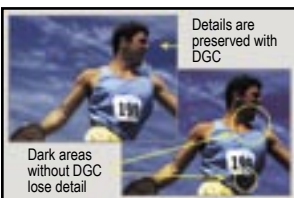

## High Quality Picture & Sound Features

- **High Resolution Widescreen W-XGA LCD Display (1366 x 768)** – provides high brightness, wide viewing angle, and a flicker-free high resolution widescreen picture
- **4<sup>th</sup> Generation D.I.S.T. w/Genessa 770p** – JVC's 4<sup>th</sup> generation D.I.S.T. detects and seamlessly up-scales any video source to display at 770p. New Genessa, the world's 1<sup>st</sup> CPU dedicated to image processing, provides 32bit "turbo" powered picture processing. The Genessa chip insures faster and more efficient sampling that drastically reduces jagged edges and increases the resolution of any video source
- **ATSC / CableCARD HDTV** – A built-in ATSC tuner allows you to receive over-the-air digital terrestrial broadcasts. The CableCARD slot eliminates the need for a set top box to descramble local cable programming (depending upon cable operator availability)